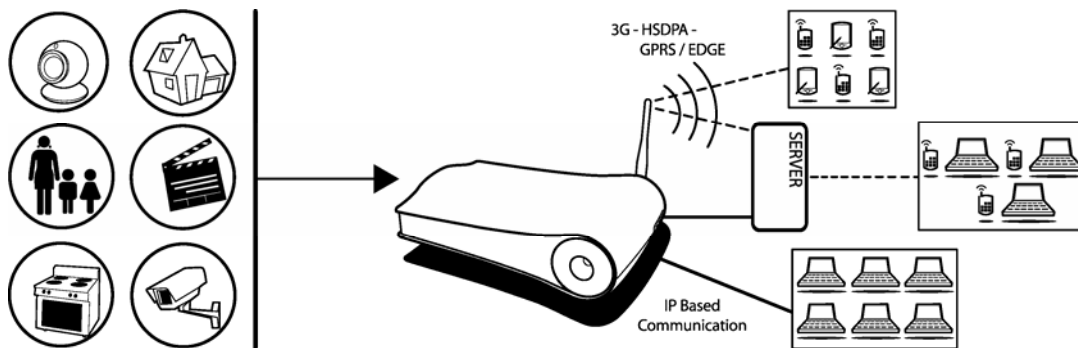

### Plug & Play

Configuration is automatic when first turned on with the best mode of transmission always chosen. The LiveEye works with all 3GPP compliant RTSP streamers available on 3G handsets. Video adapts to be best in quality on available bandwidth. Consulting and activating motion/noise detection are done via SMS commands or through the LiveEye's internal online WEB interface.

### Privacy

A one-time private IP address is utilized for point-to-point transmission with to a mobile phone that ensures no-one will be watching your home and family besides you. The master user controls who has access to the LiveEye through the internal web-interface.

### Point – to – Point and Server Based Streaming

LiveEye has its own built-in secure WEB and Video streaming servers which ensure the privacy and integrity of the user's property and loved-ones. The video stream can also be pushed to a wireless provider server for extra value-adding features and management.